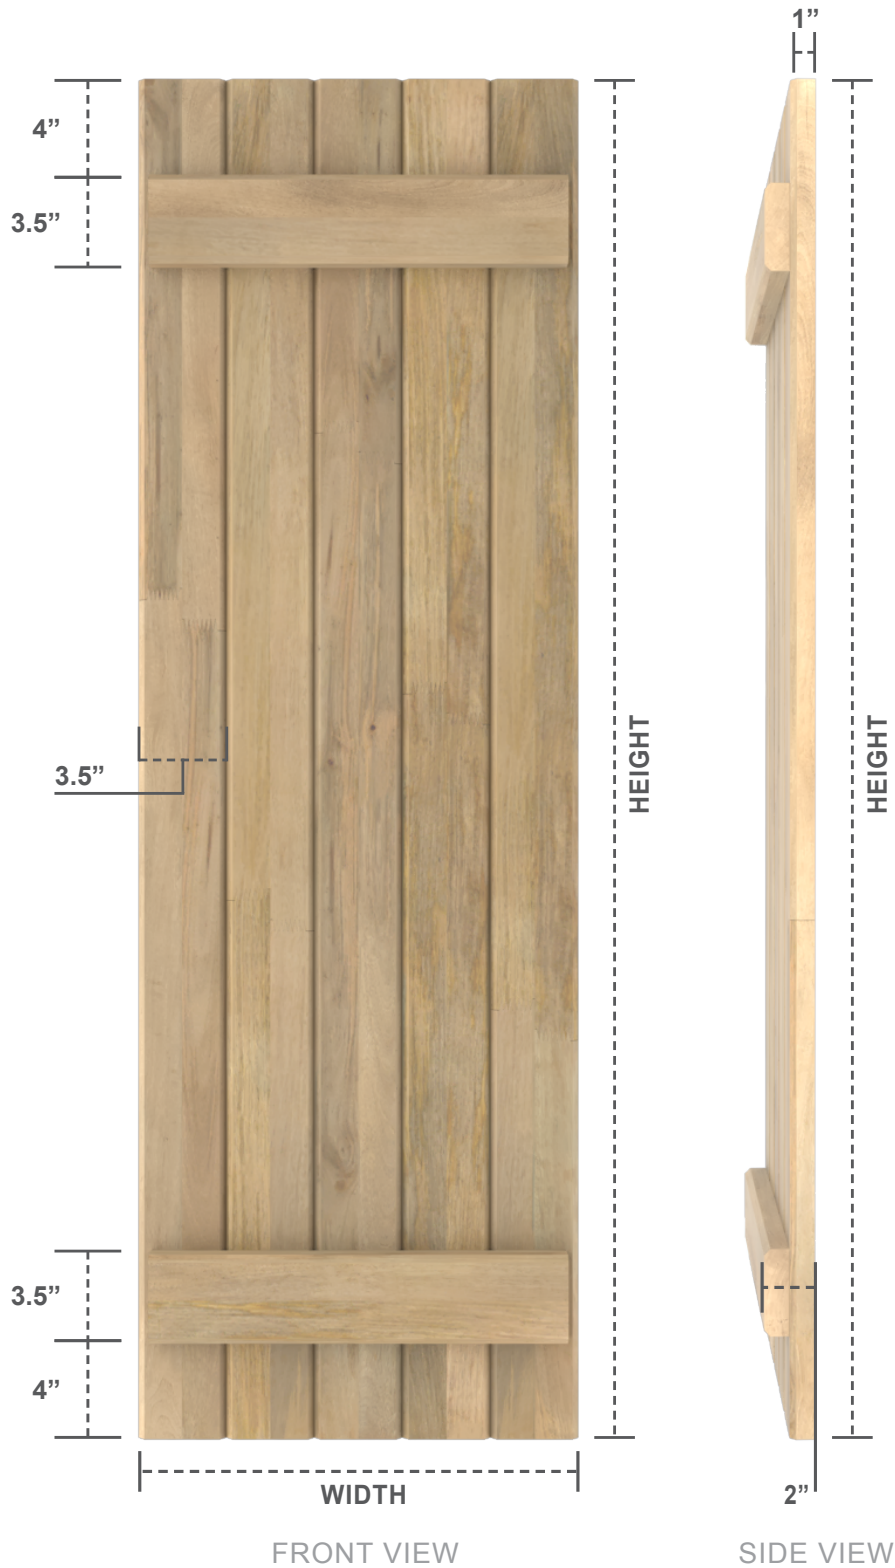

# MANGO WOOD SHUTTERS

JOINED BOARD-N-BATTEN SHUTTER

STYLE

5 BOARDS  
2 BATTEN

AVAILABLE WIDTH
<b>17.5"</b>
AVAILABLE HEIGHT
<b>36" - 84"</b>